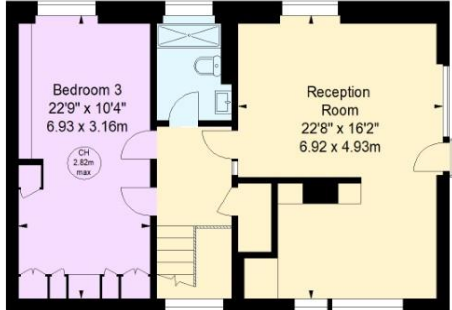

ENTRANCE HALL • RECEPTION ROOM • STUDY • DINING ROOM • KITCHEN/BREAKFAST ROOM • THREE BEDROOMS •  
TWO BATHROOMS • STUDIO /BEDROOM • SHOWER ROOM • KITCHENETTE  
82 FT LANDSCAPED GARDEN • OFF STREET PARKING • DOUBLE GARAGE  
POTENTIAL TO ENLARGE (SUBJECT TO PLANNING)

## North End, NW3

Approximate gross internal area

1720 sq ft / 159.79 sq m  
(Excluding Garage)

Garage

352 sq ft / 32.70 sq m

First Floor

Lower Ground Floor

Key :  
CH - Ceiling Height

Ground Floor

The floor plan is not to scale and measurements and areas shown are approximate and therefore should be used for illustrative purposes only. The plan has been prepared in accordance with the RICS code of Measuring Practice and whilst we have confidence in the information produced, it must not be relied on. If there is any aspect of particular importance, you should carry out or commission your own inspection of the property.